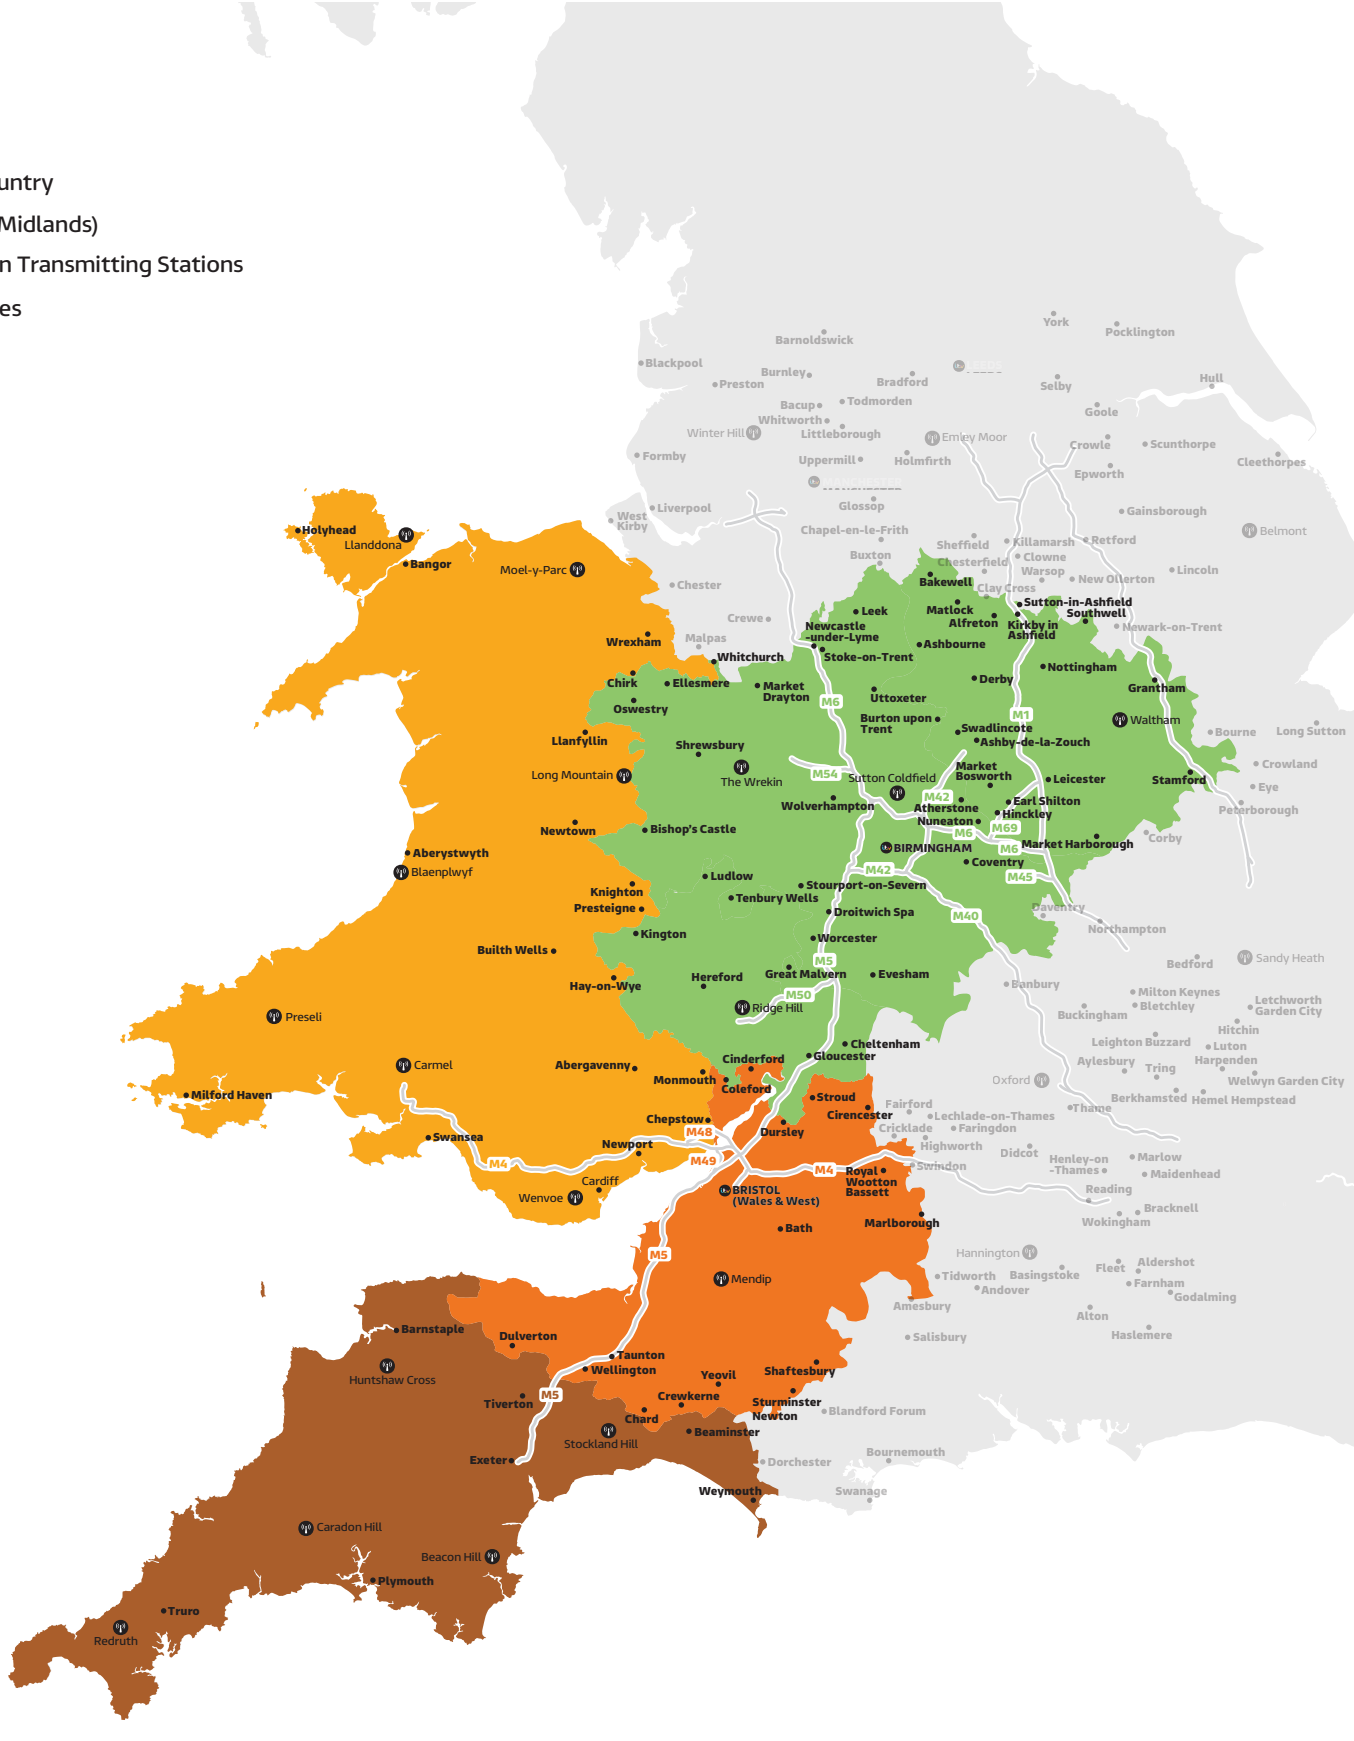

- Wales
- West
- West Country
- Central (Midlands)
-  Television Transmitting Stations
-  ITV Offices

**TVADSWORK.COM**

BELIEVE IN THE POWER OF TELEVISION

An Orange Planet Pictures | Redwood Advertising Company

**Midwest Macro**